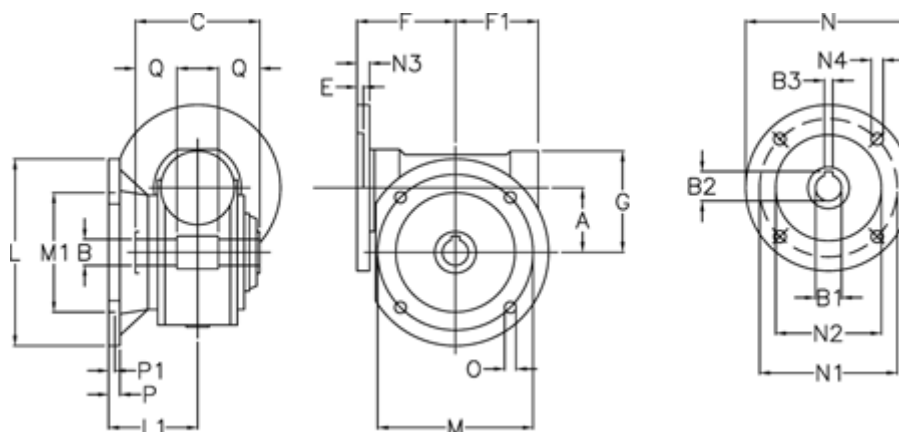

Data Sheet

Article number: 3902150010555

Description: Worm gear
VF 150-FC1-10-160B5, without lubrication

Measures

A	= 150	F1	= 179	N2	= 250
B	= 50 H7	G	= 218	N3	= 18
B1 E7	= 42	L	= 350	N4	= 18
B2	= 44.6	L1	= 145.5	O	= 18
B3 H9	= 12	M	= 290	P	= 22
C	= 175	M1	= 200	P1	= 13
E	= 2	N	= 350	Q	= 55
F	= 190	N1	= 300		